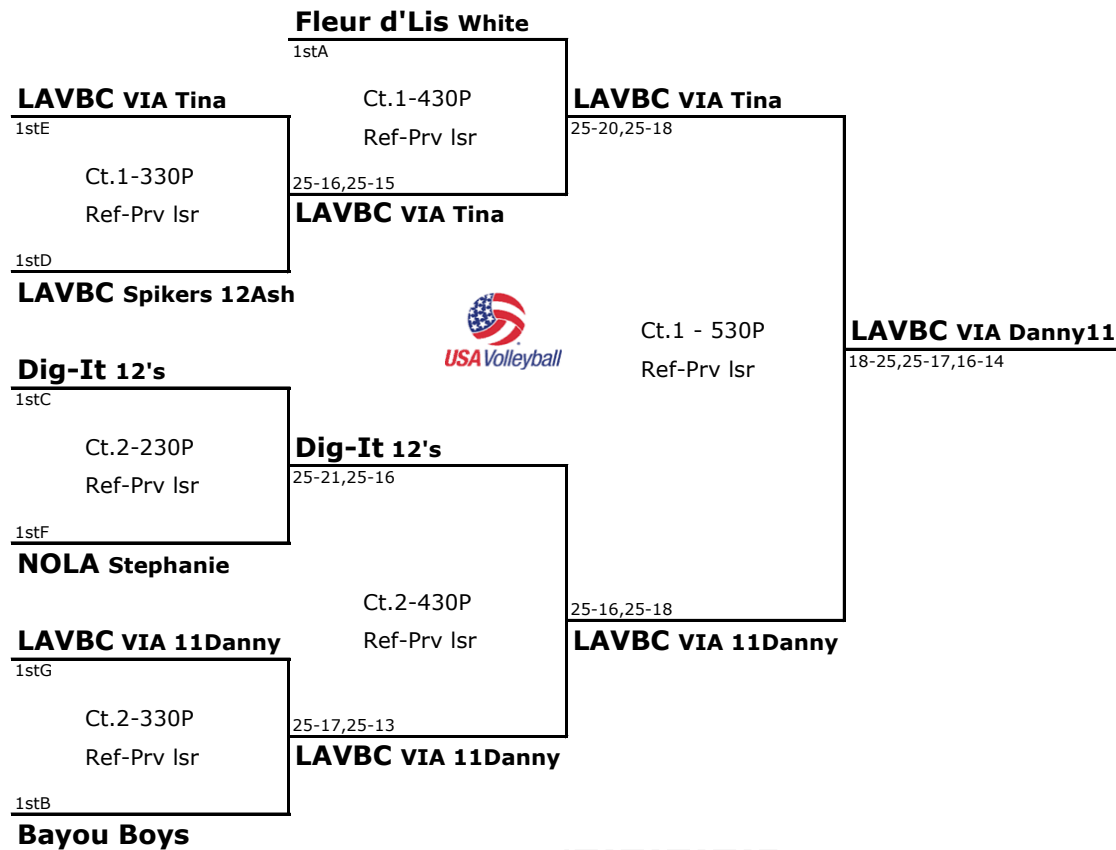

12's Championship Bracket