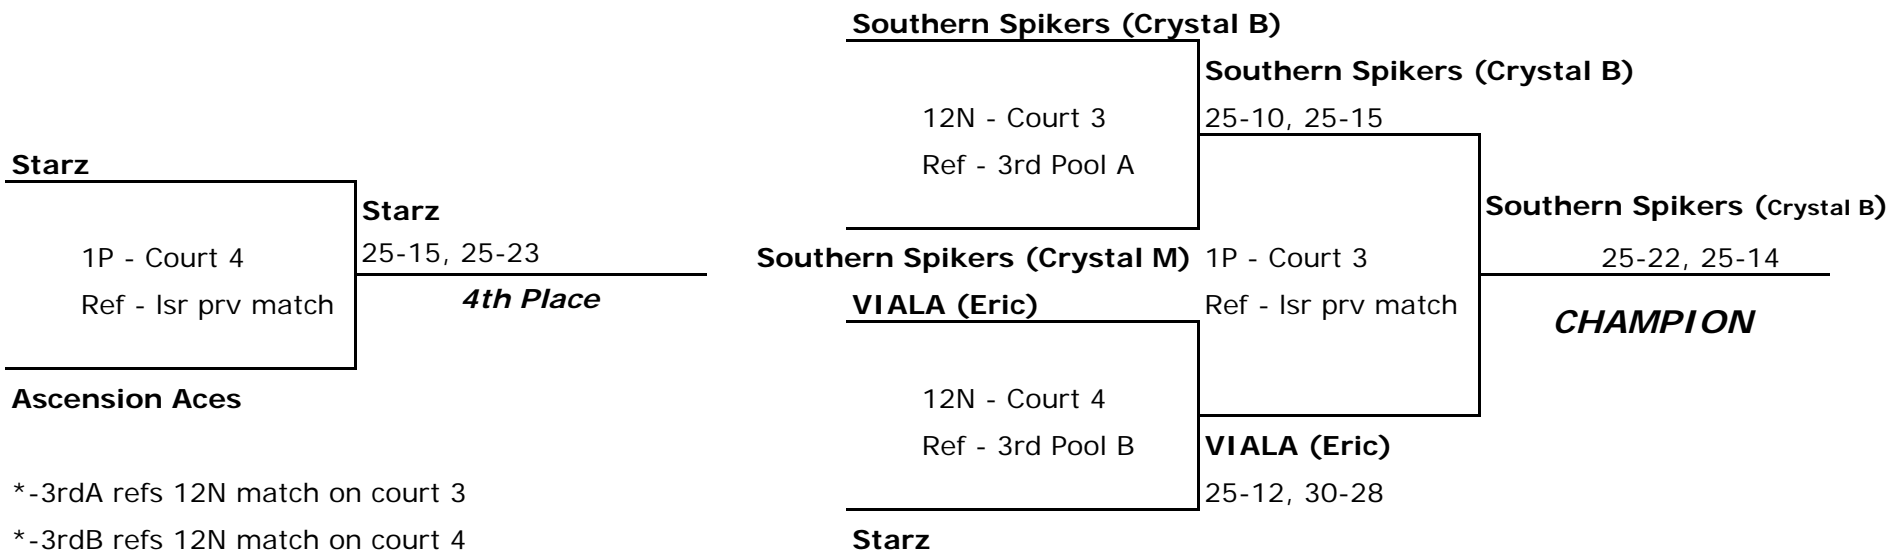

1st & 2nd place teams from pool advance to Championship Bracket

3rd place teams from pool play advance to consolation match.

Coaches must second referee (R2).

Missed referee assignment - 1 point p/minute beginning 5 minutes prior to scheduled match time. (Assesed on next game/match.)

Tie Breaking Procedures:

For ties at the end of pool play the 2005-2006 USA Volleyball Domestic Competition Regulations; H. Tie Breaker Procedures for National Level Junior Olympic Competition (pgs. 109 - 110) will be used.

Championship Bracket

*-3rdA refs 12N match on court 3

*-3rdB refs 12N match on court 4

16 Bayou		Pool A - Ct. 3			Matches		Games		Place
		SOUTH	STARZ	VBLAF	W	L	W	L	
1	SOUTHERN SPIKERS (Crystal B)		25-21 25-22	25-16 25-6	II		IIII		1
2	STARZ	21-25 22-25		25-19 25-13	I	I	II	II	2
3	VOLLEYBALL LAFAYETTE (Eric)	16-25 6-25	19-25 13-25			II		IIII	3